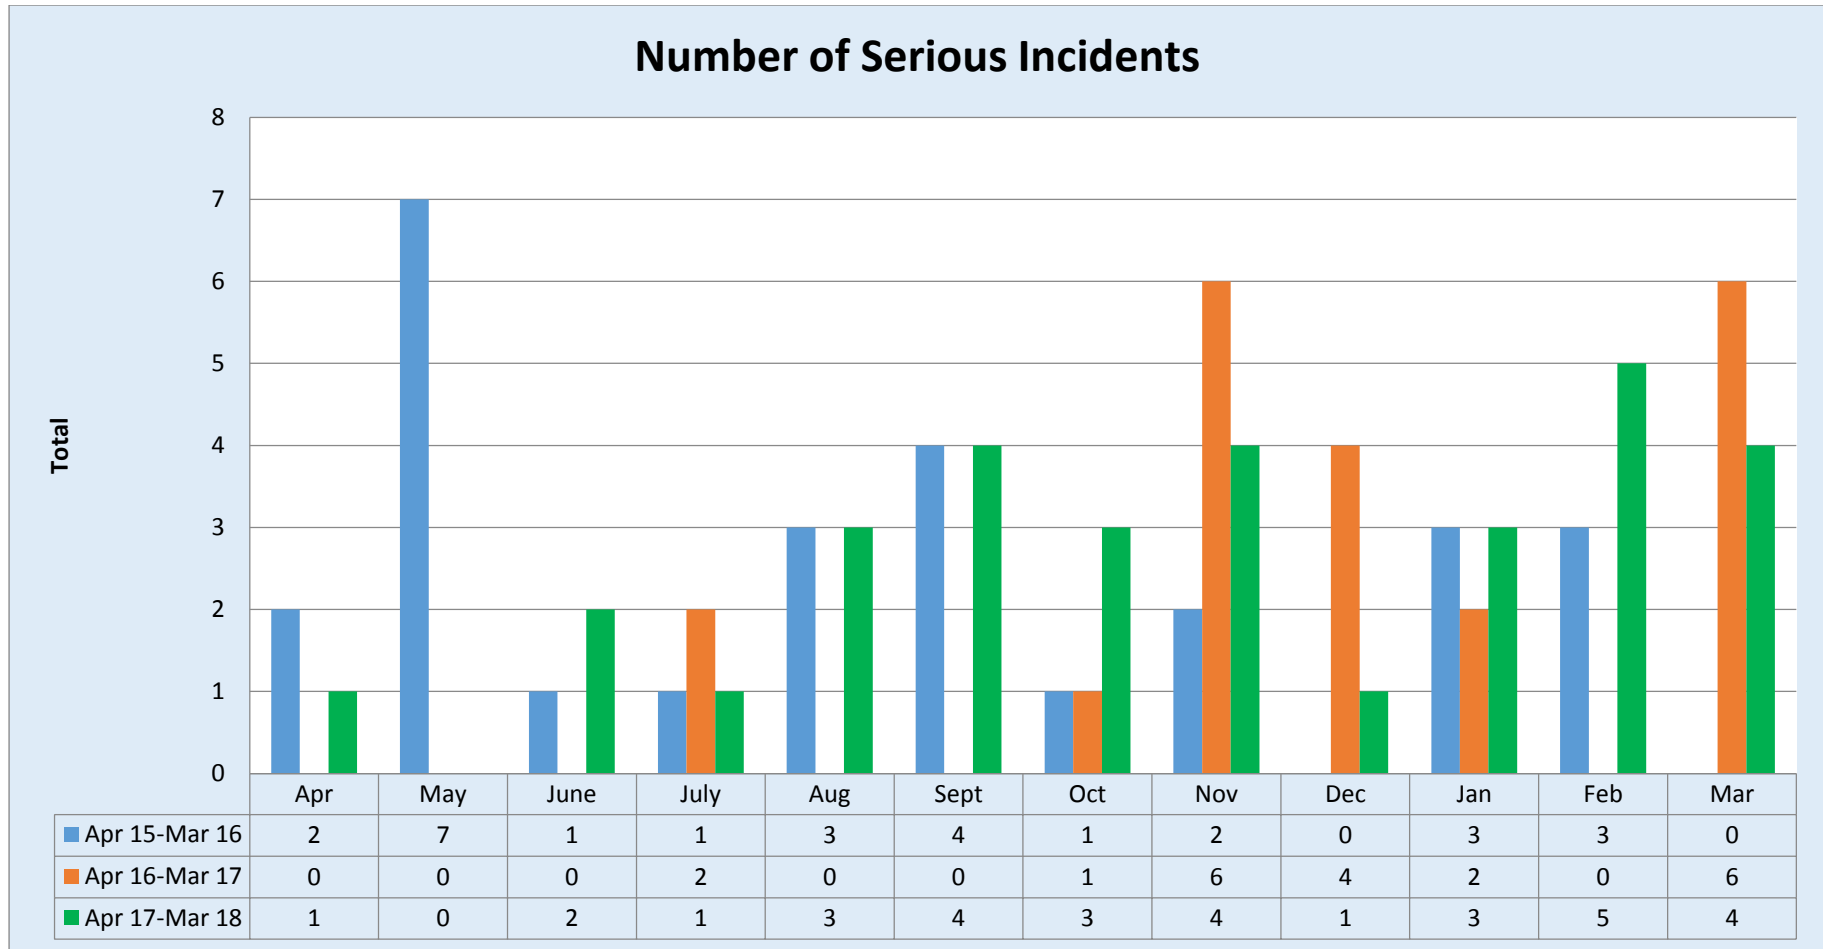

AIRCRAFT ACCIDENTS STATISTICS FOR FINANCIAL YEAR 2017/2018

Number of Fatal Accidents

Cumulative Number of Fatal Accidents

Apr 15-Mar 16	4	7	8	8	12	13	16	18	20	20	21	23
Apr 16-Mar 17	1	3	3	3	6	7	10	10	12	14	15	18
Apr 17-Mar 18	0	3	3	4	4	6	8	11	11	12	14	14

Number of Accident Fatalities

	Apr	May	June	July	Aug	Sept	Oct	Nov	Dec	Jan	Feb	Mar
■ Apr 15-Mar 16	5	3	1	0	10	1	4	2	5	0	3	4
■ Apr 16-Mar 17	1	2	0	0	8	1	4	0	4	4	1	5
■ Apr 17-Mar 18	0	4	0	1	0	3	3	4	0	2	4	0

Cumulative Number of Fatalities

Number of Serious Incidents

Cumulative Number of Serious Incidents