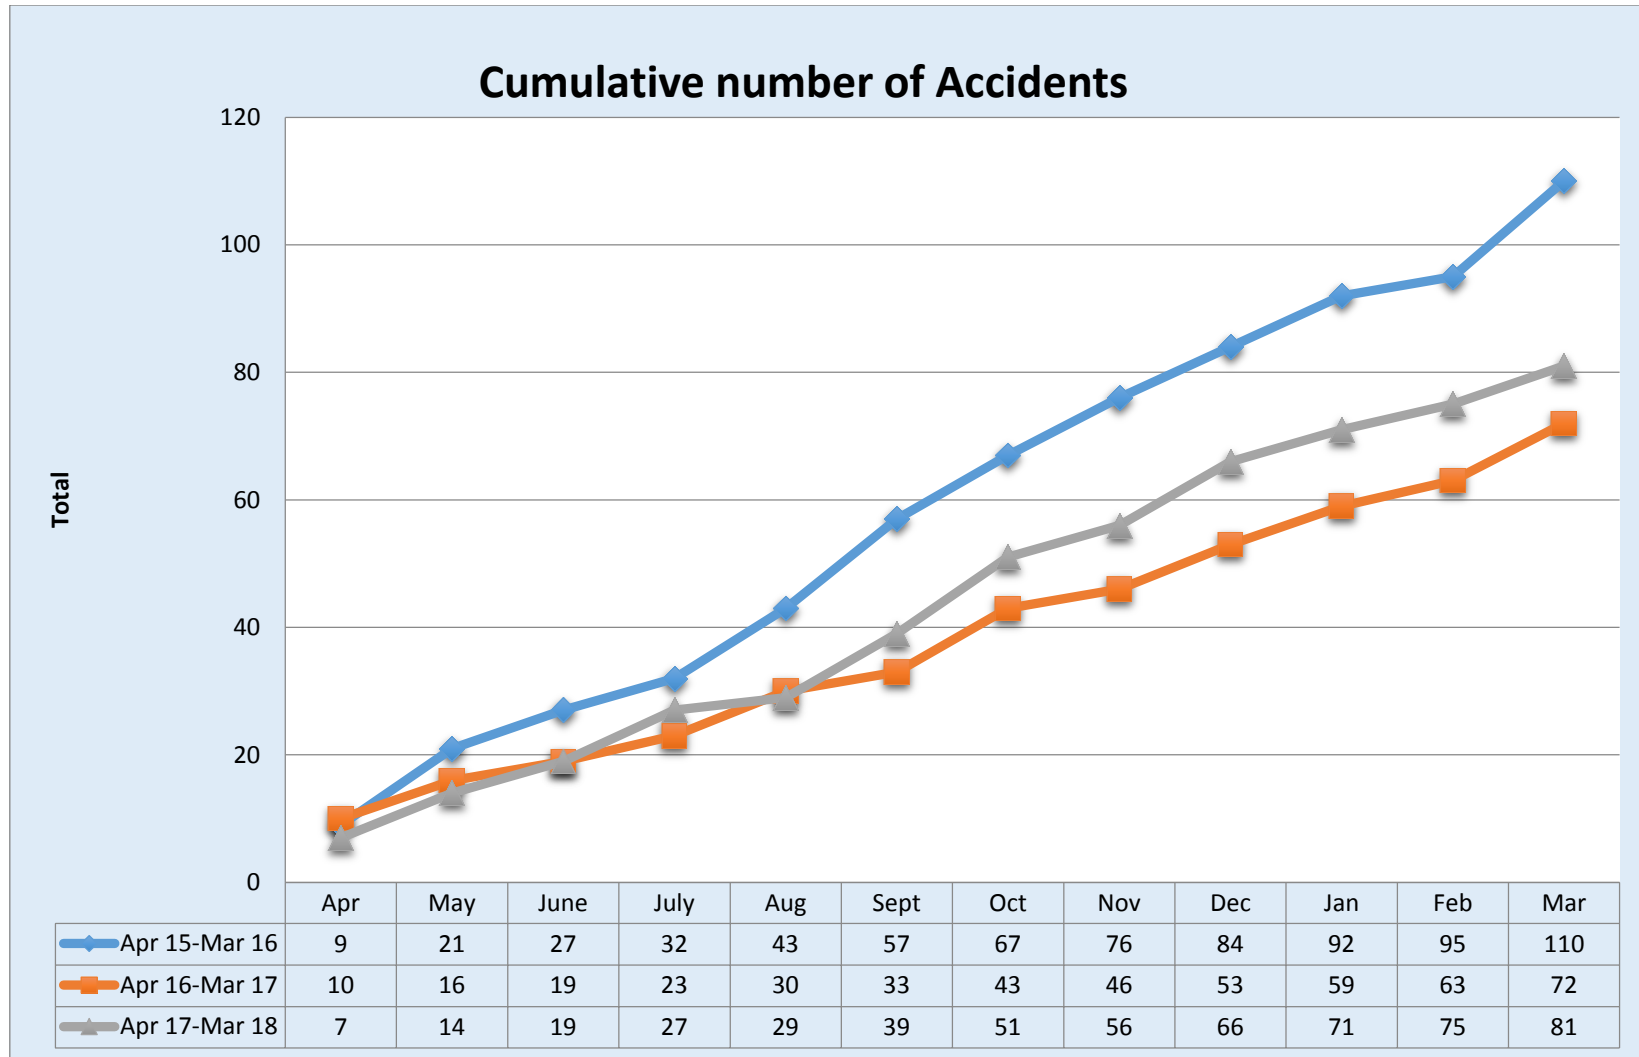

AIRCRAFT ACCIDENTS STATISTICS FOR FINANCIAL YEAR 2017/2018

Number of Fatal Accidents

Cumulative Number of Fatal Accidents

Apr 15-Mar 16	4	7	8	8	12	13	16	18	20	20	21	23
Apr 16-Mar 17	1	3	3	3	6	7	10	10	12	14	15	18
Apr 17-Mar 18	0	3	3	4	4	6	8	11	11	12	14	14

Number of Accident Fatalities

	Apr	May	June	July	Aug	Sept	Oct	Nov	Dec	Jan	Feb	Mar
■ Apr 15-Mar 16	5	3	1	0	10	1	4	2	5	0	3	4
■ Apr 16-Mar 17	1	2	0	0	8	1	4	0	4	4	1	5
■ Apr 17-Mar 18	0	4	0	1	0	3	3	4	0	2	4	0

Cumulative Number of Fatalities

Number of Serious Incidents

Cumulative Number of Serious Incidents