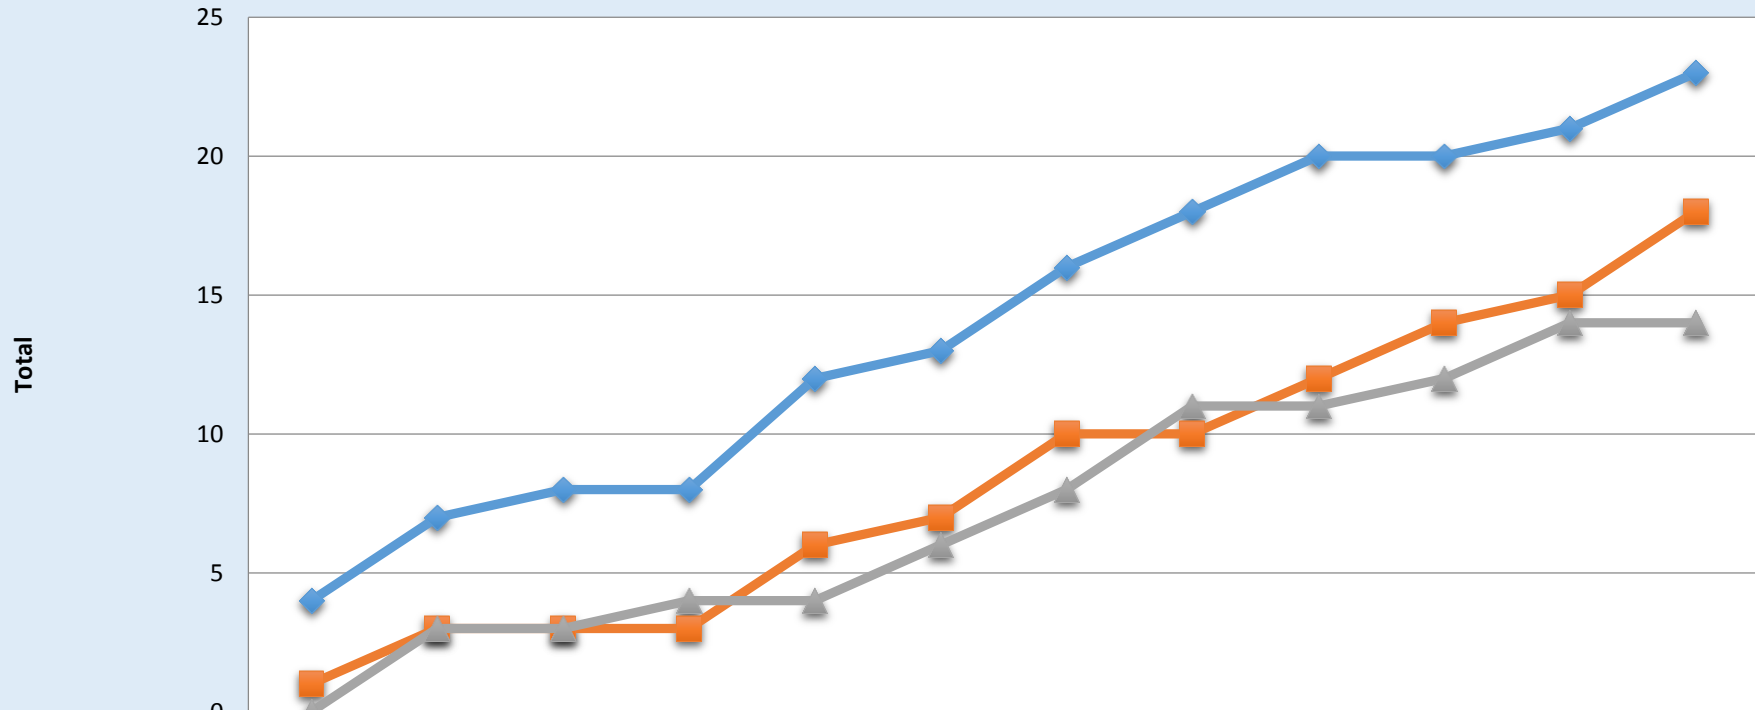

AIRCRAFT ACCIDENTS STATISTICS FOR FINANCIAL YEAR 2017/2018

Number of Fatal Accidents

Cumulative Number of Fatal Accidents

Apr 15-Mar 16	4	7	8	8	12	13	16	18	20	20	21	23
Apr 16-Mar 17	1	3	3	3	6	7	10	10	12	14	15	18
Apr 17-Mar 18	0	3	3	4	4	6	8	11	11	12	14	14

Number of Accident Fatalities

	Apr	May	June	July	Aug	Sept	Oct	Nov	Dec	Jan	Feb	Mar
■ Apr 15-Mar 16	5	3	1	0	10	1	4	2	5	0	3	4
■ Apr 16-Mar 17	1	2	0	0	8	1	4	0	4	4	1	5
■ Apr 17-Mar 18	0	4	0	1	0	3	3	4	0	2	4	0

Cumulative Number of Fatalities

Number of Serious Incidents

Cumulative Number of Serious Incidents