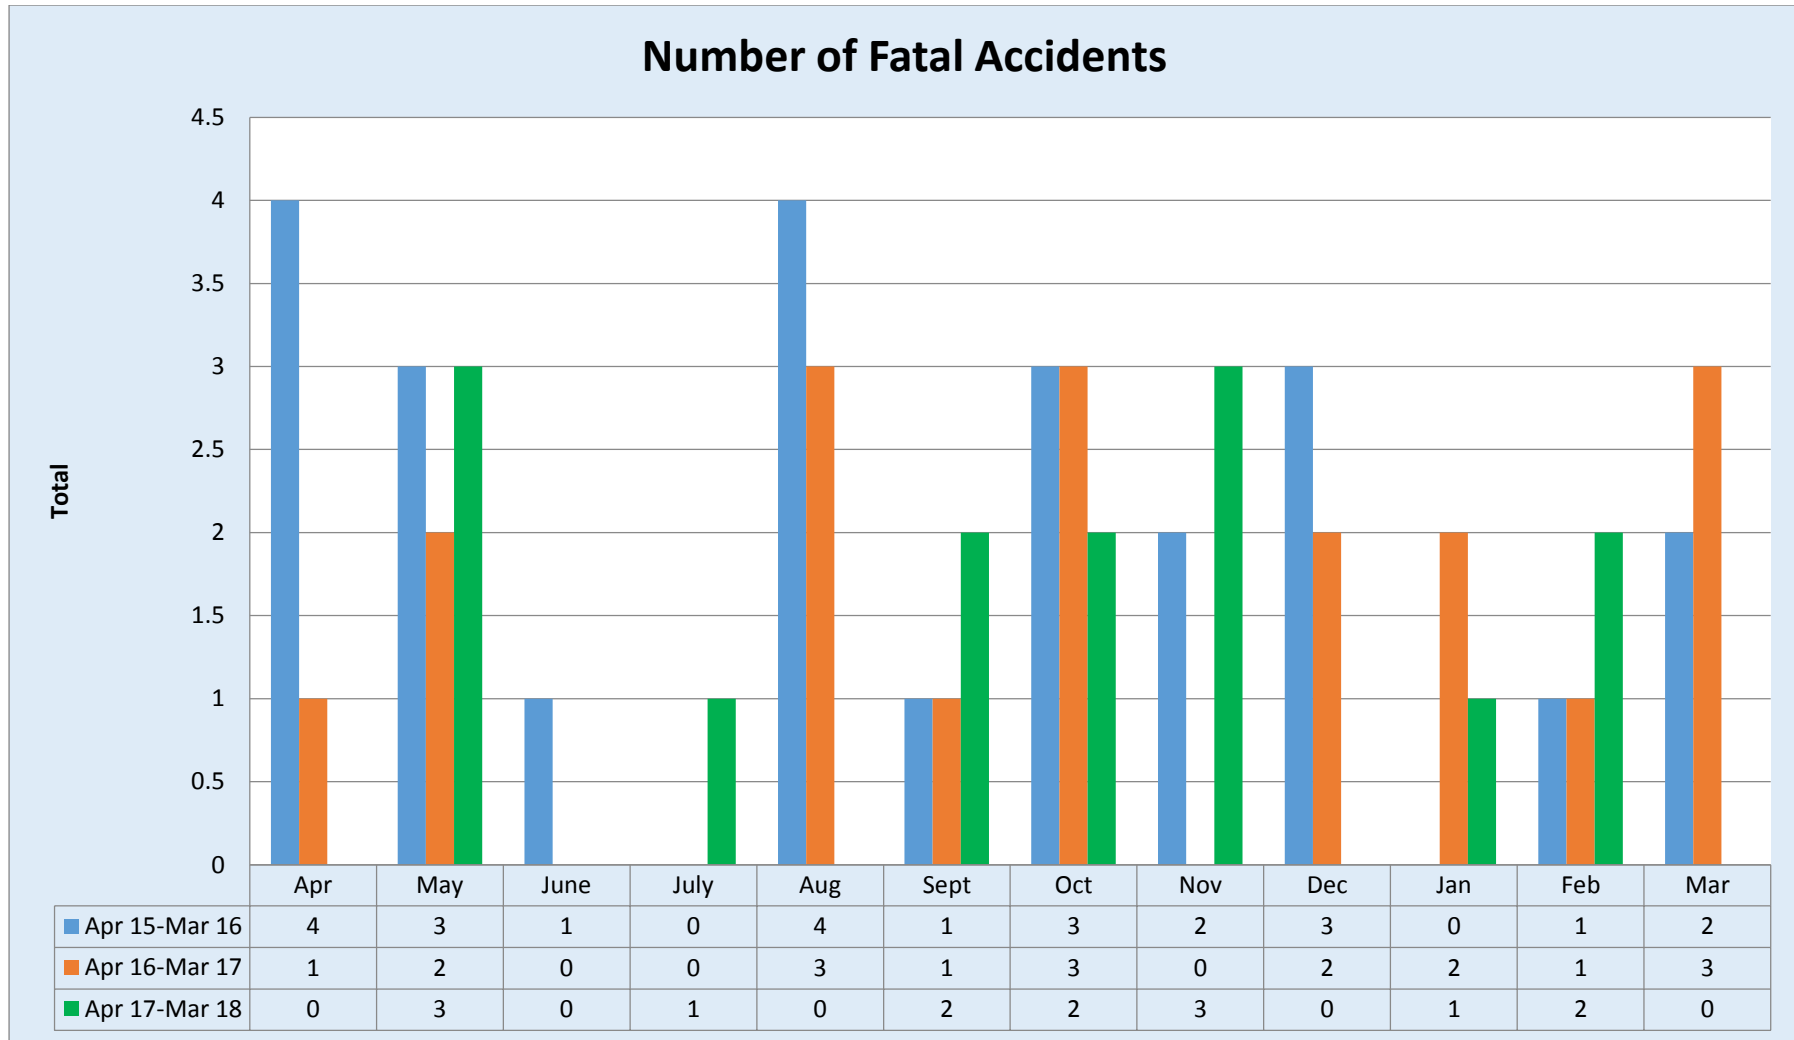

AIRCRAFT ACCIDENTS STATISTICS FOR FINANCIAL YEAR 2017/2018

Number of Fatal Accidents

Cumulative Number of Fatal Accidents

Apr 15-Mar 16	4	7	8	8	12	13	16	18	20	20	21	23
Apr 16-Mar 17	1	3	3	3	6	7	10	10	12	14	15	18
Apr 17-Mar 18	0	3	3	4	4	6	8	11	11	12	14	14

Number of Accident Fatalities

	Apr	May	June	July	Aug	Sept	Oct	Nov	Dec	Jan	Feb	Mar
■ Apr 15-Mar 16	5	3	1	0	10	1	4	2	5	0	3	4
■ Apr 16-Mar 17	1	2	0	0	8	1	4	0	4	4	1	5
■ Apr 17-Mar 18	0	4	0	1	0	3	3	4	0	2	4	0

Cumulative Number of Fatalities

Number of Serious Incidents

Cumulative Number of Serious Incidents