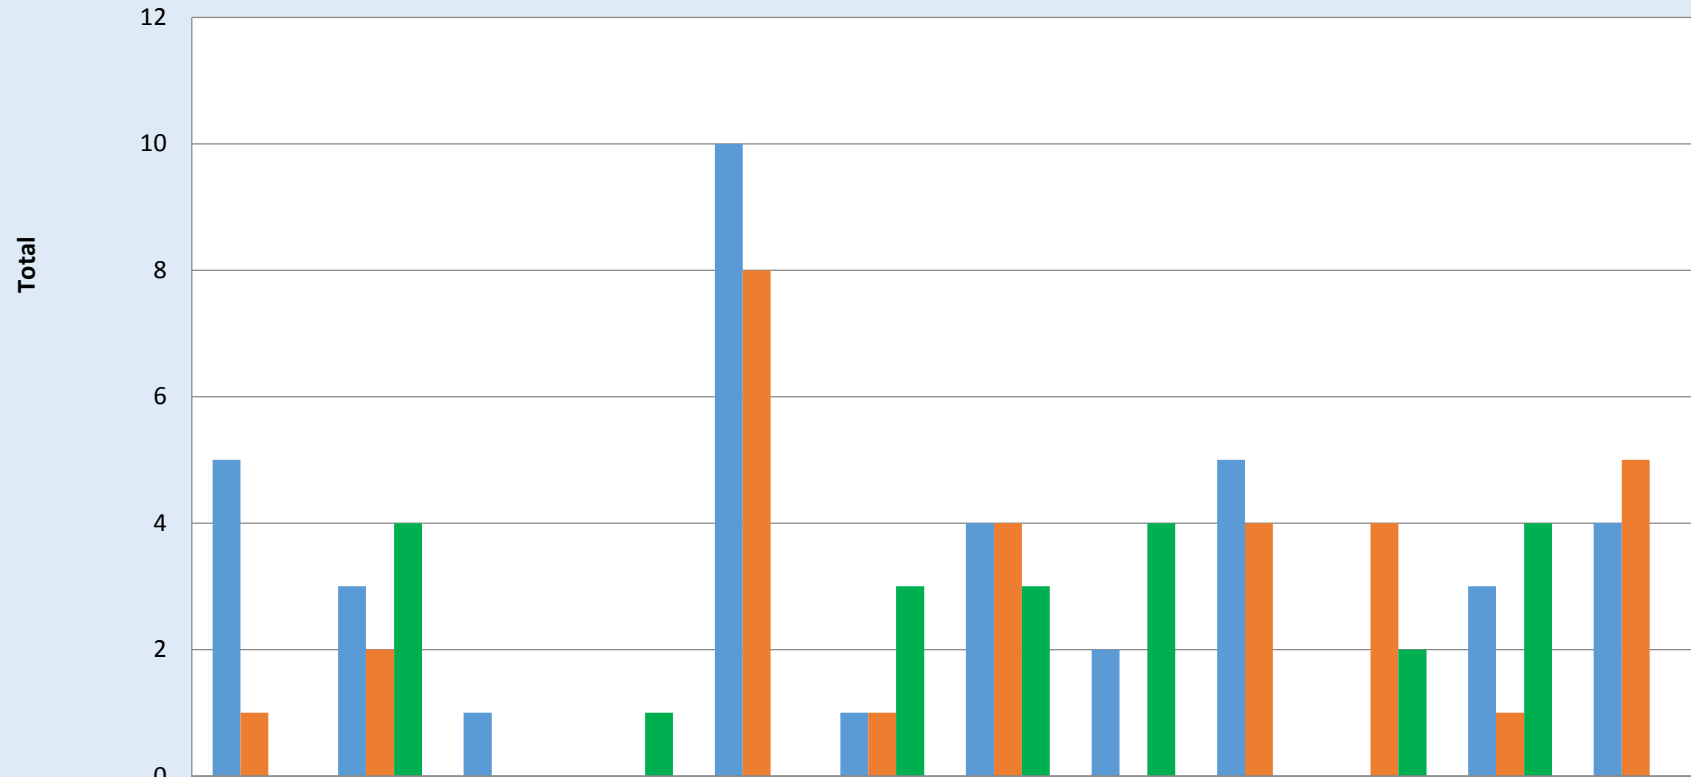

AIRCRAFT ACCIDENTS STATISTICS FOR FINANCIAL YEAR 2017/2018

Number of Fatal Accidents

Cumulative Number of Fatal Accidents

Apr 15-Mar 16	4	7	8	8	12	13	16	18	20	20	21	23
Apr 16-Mar 17	1	3	3	3	6	7	10	10	12	14	15	18
Apr 17-Mar 18	0	3	3	4	4	6	8	11	11	12	14	14

Number of Accident Fatalities

	Apr	May	June	July	Aug	Sept	Oct	Nov	Dec	Jan	Feb	Mar
■ Apr 15-Mar 16	5	3	1	0	10	1	4	2	5	0	3	4
■ Apr 16-Mar 17	1	2	0	0	8	1	4	0	4	4	1	5
■ Apr 17-Mar 18	0	4	0	1	0	3	3	4	0	2	4	0

Cumulative Number of Fatalities

Number of Serious Incidents

Cumulative Number of Serious Incidents