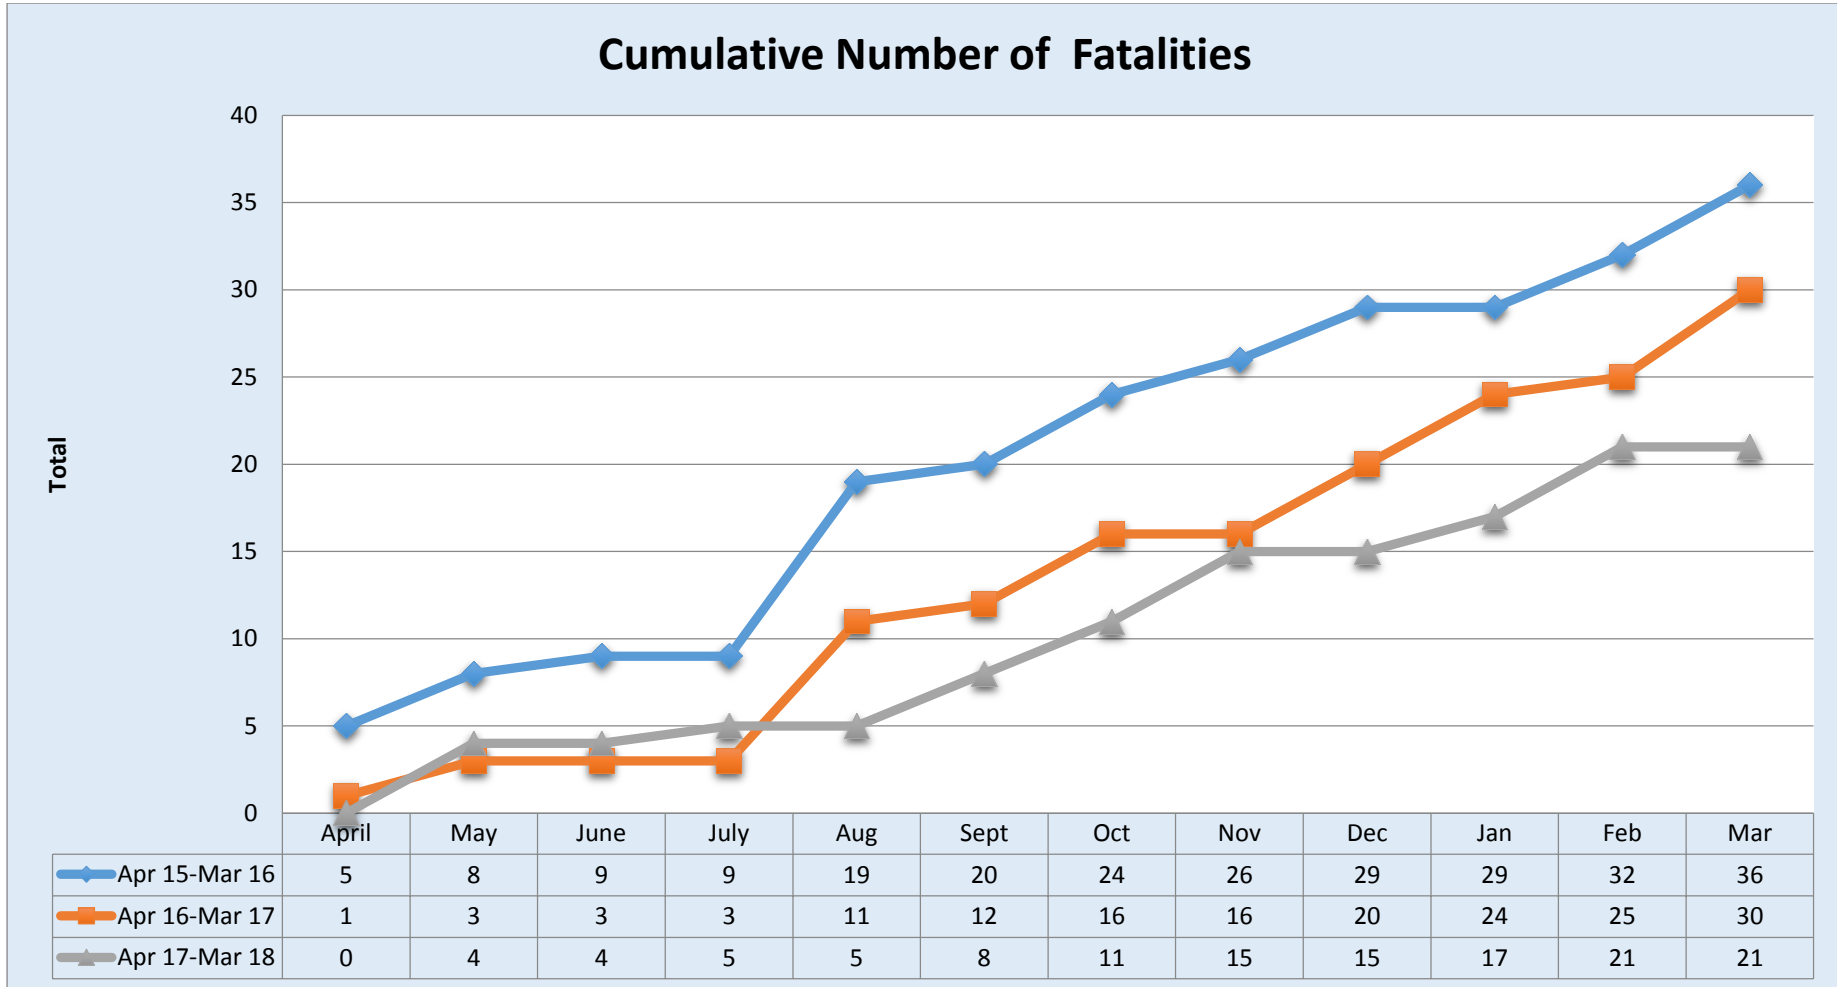

AIRCRAFT ACCIDENTS STATISTICS FOR FINANCIAL YEAR 2017/2018

Number of Fatal Accidents

Cumulative Number of Fatal Accidents

Apr 15-Mar 16	4	7	8	8	12	13	16	18	20	20	21	23
Apr 16-Mar 17	1	3	3	3	6	7	10	10	12	14	15	18
Apr 17-Mar 18	0	3	3	4	4	6	8	11	11	12	14	14

Number of Accident Fatalities

	Apr	May	June	July	Aug	Sept	Oct	Nov	Dec	Jan	Feb	Mar
■ Apr 15-Mar 16	5	3	1	0	10	1	4	2	5	0	3	4
■ Apr 16-Mar 17	1	2	0	0	8	1	4	0	4	4	1	5
■ Apr 17-Mar 18	0	4	0	1	0	3	3	4	0	2	4	0

Cumulative Number of Fatalities

Number of Serious Incidents

Cumulative Number of Serious Incidents