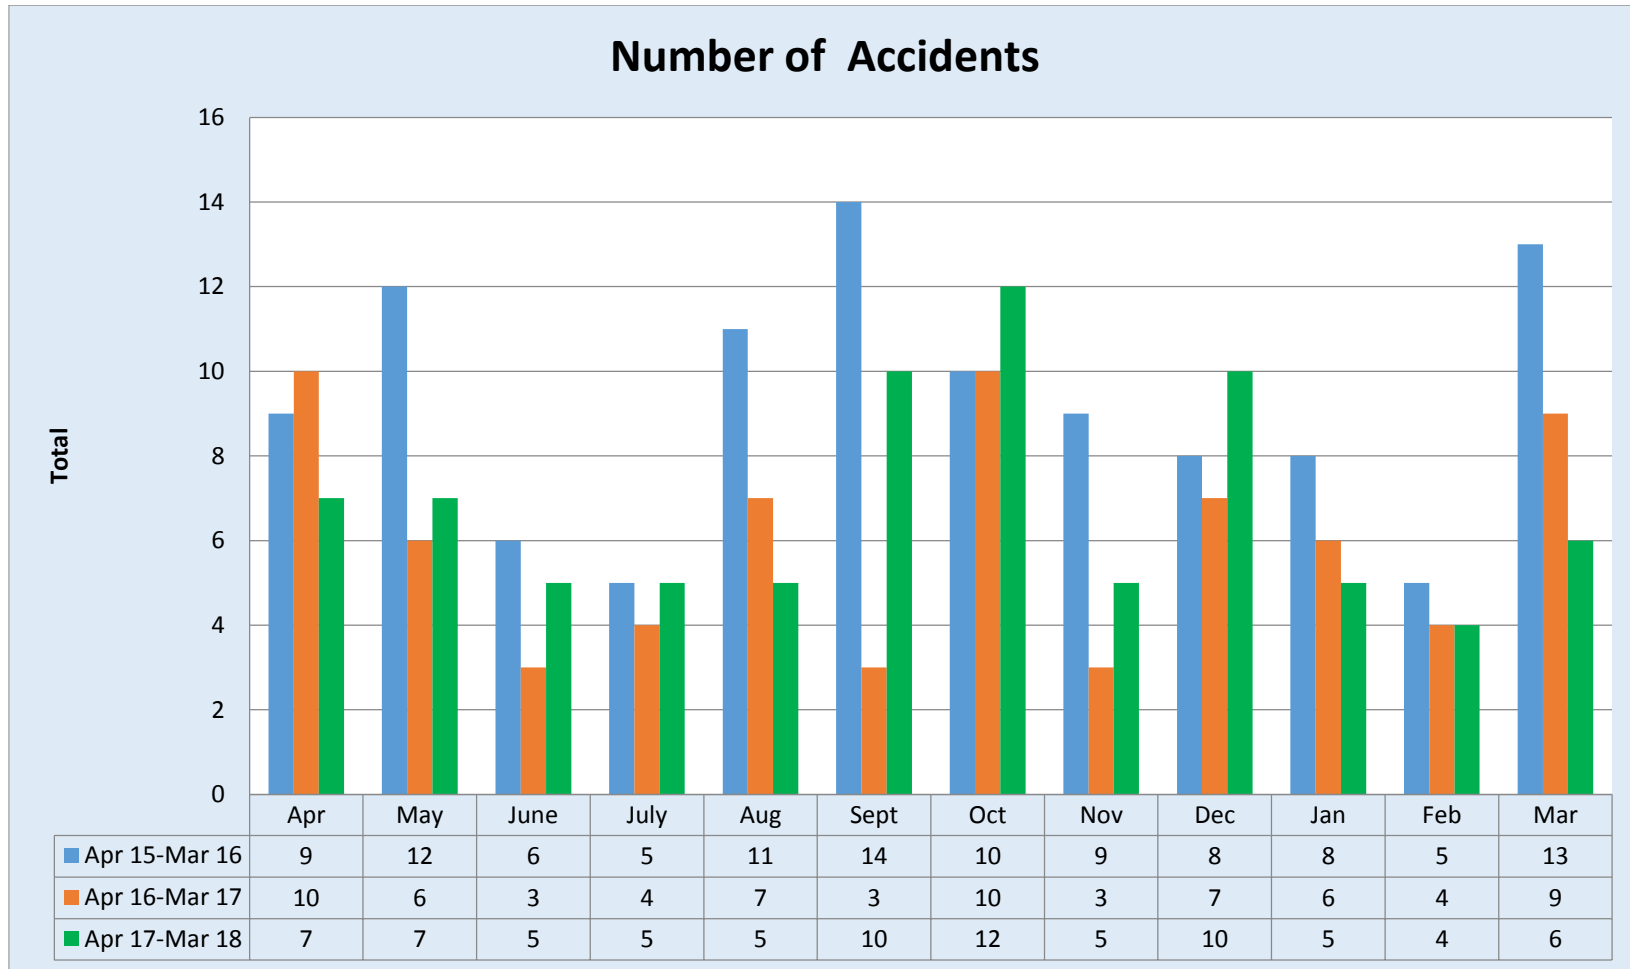

AIRCRAFT ACCIDENTS STATISTICS FOR FINANCIAL YEAR 2017/2018

Number of Fatal Accidents

Cumulative Number of Fatal Accidents

Apr 15-Mar 16	4	7	8	8	12	13	16	18	20	20	21	23
Apr 16-Mar 17	1	3	3	3	6	7	10	10	12	14	15	18
Apr 17-Mar 18	0	3	3	4	4	6	8	11	11	12	14	14

Number of Accident Fatalities

	Apr	May	June	July	Aug	Sept	Oct	Nov	Dec	Jan	Feb	Mar
■ Apr 15-Mar 16	5	3	1	0	10	1	4	2	5	0	3	4
■ Apr 16-Mar 17	1	2	0	0	8	1	4	0	4	4	1	5
■ Apr 17-Mar 18	0	4	0	1	0	3	3	4	0	2	4	0

Cumulative Number of Fatalities

Number of Serious Incidents

Cumulative Number of Serious Incidents